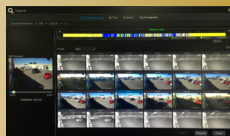

Time-Slice Search

The fastest method of finding video footage. Simply click on any thumbnail image to start instant playback. Find what you're looking for in seconds - not hours!